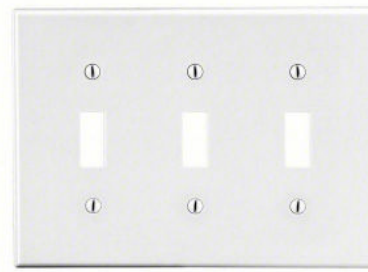

BW-HWE-ST-3
3-Gang Toggle Wall Plate,
White - Sold Each