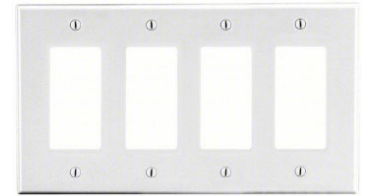

**BW-WT-01**  
Plastic Outlet Wall Plate, White - Sold Pack of 10

**BW-WDG-01**  
1-Gang Rocker Wall Plate,  
White - Sold Each

**BW-WDG-02**  
2-Gang Rocker Wall Plate,  
White - Sold Each

**BW-WDG-03**  
3-Gang Rocker Wall Plate,  
White - Sold Each