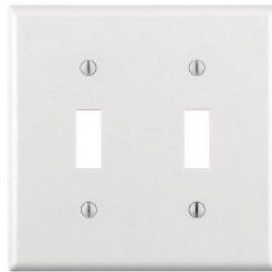

BW-HWE-ST-2
2-Gang Toggle Wall Plate,
White - Sold Each