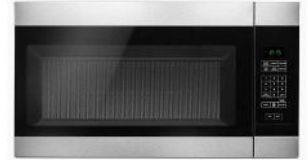

**BW-FDDISH24-SS**  
Frigidaire 24" Dishwasher,  
Stainless Steel or Black

**BW-FDMICRO-1.8-SS**  
Frigidaire Microwave,  
Stainless Steel or Black

**BW-FDLPMICRO-SS**  
Frigidaire Low Profile  
Microwave, Stainless Steel  
or Black

**BW-FD14FRIDGE-SS**  
Frigidaire 14" cu ft Fridge,  
Stainless Steel or Black

**BW-FDSLRRANGE30-SS**  
Frigidaire 30" Slide-In Electric  
Range, Stainless Steel or  
Black

**BW-FD30GRANGE-SS**  
Frigidaire 30" Gas Range,  
Stainless Steel or Black

**BW-FD30SGRANGE-SS**  
Frigidaire 30" Slide-In Gas  
Range, Stainless Steel or  
Black

**BW-AM18FRIDGE-SS**

Amana 18" cu ft Fridge,  
Stainless Steel or Black

**BW-AM30ERANGE-SS**

Amana 30" Electric Range,  
Stainless Steel or Black

**BW-AMDISH24-SS**

Amana 24" Dishwasher,  
Stainless Steel or Black

**BW-AMMICRO-SS**

Amana Microwave, Stainless  
Steel or Black

**BW-AM30GRANGE-SS**

Amana 30" Gas Range,  
Stainless Steel or Black

**BW-RHOOD**