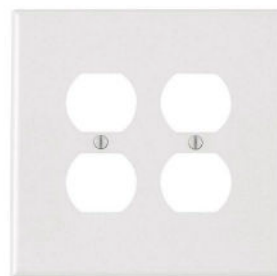

BW-ORP-02
2-Gang Duplex Outlet Receptacle Plate, White - Sold Each