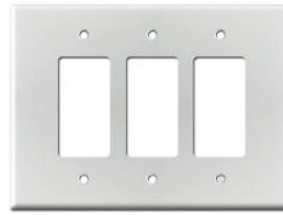

BW-WDG-03
3-Gang Rocker Wall Plate,
White - Sold Each