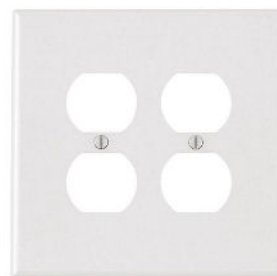

BW-ORP-02
2-Gang Duplex Outlet Receptacle Plate, White - Sold Each