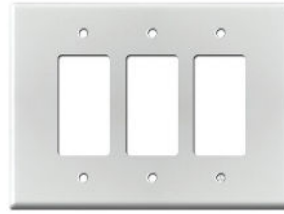

BW-WDG-03

3-Gang Rocker Wall Plate,
White - Sold Each