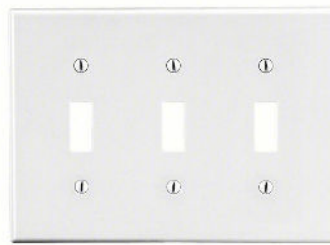

BW-HWE-ST-1

1-Gang Toggle Wall Plate,
White - Sold Each

BW-HWE-ST-2

2-Gang Toggle Wall Plate,
White - Sold Each

BW-HWE-ST-3

3-Gang Toggle Wall Plate,
White - Sold Each

BW-881121-W

2 Gang 1 Toggle/1 Duplex
Wall Plate, White - Sold
Each