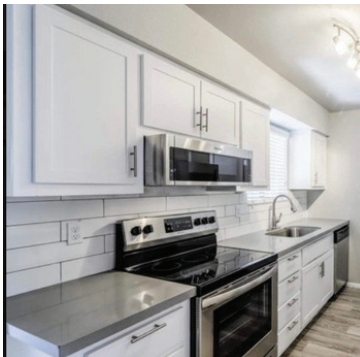

All-Wood Cabinet Features

- Solid Birch Frame Construction
- 1/2" Plywood Boxes with Finished Exteriors
- UV-Coated Natural Interiors
- Full Overlay Five-Piece Drawer and Door Fronts
- Stocked in 30" High, Custom Order Available for 36" and 42"