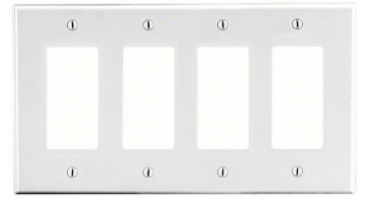

BW-WDG-04

4-Gang Rocker Wall Plate,
White - Sold Each